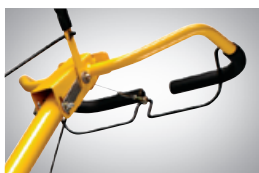

BUILT TOUGHER TO LAST LONGER.

The engineers at Cub Cadet use their smarts to make sure that every Cub Cadet is built better — from the biggest, most capable, tractor to the smallest, long-lasting handheld equipment. Cub Cadet tillers are no different. That's why every Cub Cadet tiller is smart enough and tough enough for the pros to use — and priced for the enlightened homeowner.

INNOVATIVE FEATURES FOR AN INCREDIBLE EXPERIENCE. THAT'S THE CUB CADET ADVANTAGE.

SUPERIOR GROUND BREAKING

With 13" dual-direction, self-sharpening tines, Cub tillers provide fine cultivating and seedbed preparation in any soil.

COVERS MORE GROUND

Extra-wide 18" tilling width give you more tilling area with each pass — so you can cover more ground at a time.

EASY TO USE

Single-hand operation lets you stand to the side and steer the tiller with one hand.

LOCATE A DEALER AT
CUBCADET.COM

INNOVATIONS NO ONE ELSE CAN DELIVER. AN EXPERIENCE NO ONE ELSE CAN MATCH. PROVE IT TO YOURSELF WITH A TEST DRIVE.

Tiller

SPECIFICATIONS	FT 24	RT 45	RT 65	RT 65 ES
Engine	Cub Cadet [®] 208cc OHV	Cub Cadet [®] 208cc OHV	Honda [®] GC 190cc OHC	Cub Cadet [®] 208cc OHV (electric start model)
Transmission	Forward rotating tines with power reverse	Self-propelled drive w/forward and reverse	Self-propelled drive w/forward and reverse	Self-propelled drive w/forward and reverse
Tines	12" steel tines	12" counter rotating	13" dual-direction, heat-treated, self-sharpening tines	13" dual-direction, heat-treated, self-sharpening tines
Tilling Width	Adjustable 13"/22"/24"	18"	18"	18"
Side Shield	Removable	Adjustable	Adjustable	Adjustable
Rear Shield	-	Serrated	Serrated	Serrated
Wheels	8" steel	13" pneumatic, ag tread	16" pneumatic, ag tread	16" pneumatic, ag tread
Features	Plow-style handles, adjustable depth stake	Adjustable depth bar, heavy-duty front weight	Adjustable depth bar, heavy-duty front weight	Adjustable depth bar, heavy-duty front weight
Warranty†	●————— 3-year limited residential —————●			